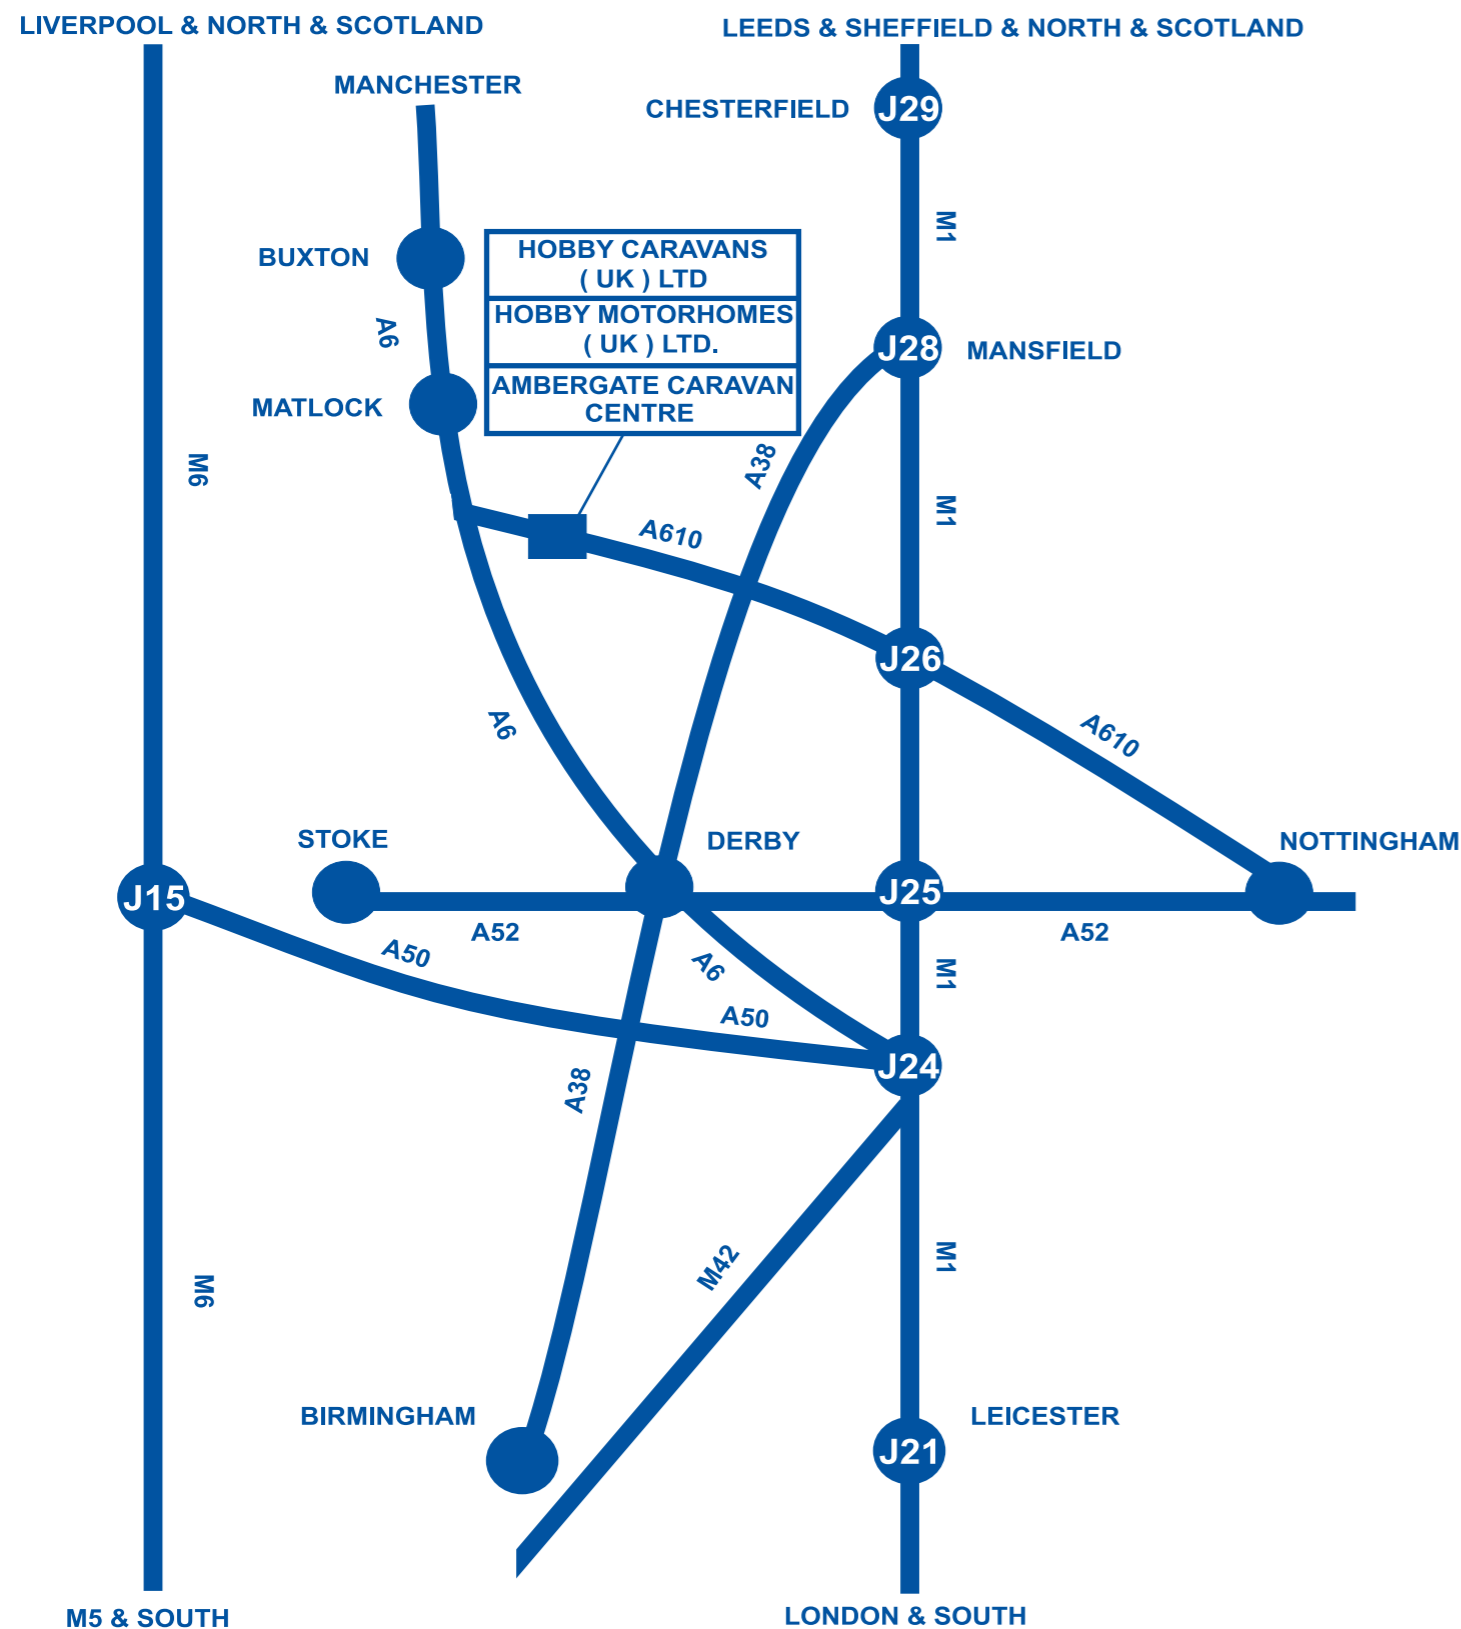

LOCATION DIAGRAM

AMBERGATE CARAVAN CENTRE
 HOBBY CARAVANS (UK) LTD • HOBBY MOTORHOMES (UK) LTD
 RIPLEY ROAD (A610) AMBERGATE, DERBYSHIRE, DE56 2EP.
 TEL: (01773) 853900 FAX : (01773) 857060 Email: sales@hobbycaravansuk.co.uk
 www.hobbycaravansuk.co.uk

VISIT DERBYSHIRES FRIENDLY SALES CENTRE
AMBERGATE CARAVAN CENTRE

At the gateway to the Peak District

Where we can provide for all your caravanning needs & offer specialist advice from our experienced sales staff.

OPEN DAILY

RIPLEY ROAD (A610), AMBERGATE, DERBYSHIRE, DE56 2EP
 TEL: (01773) 853900 FAX: (01773) 857060 Email: sales@hobbycaravansuk.co.uk
 www.hobbycaravansuk.co.uk

SEE OVER FOR LOCATION DIAGRAM